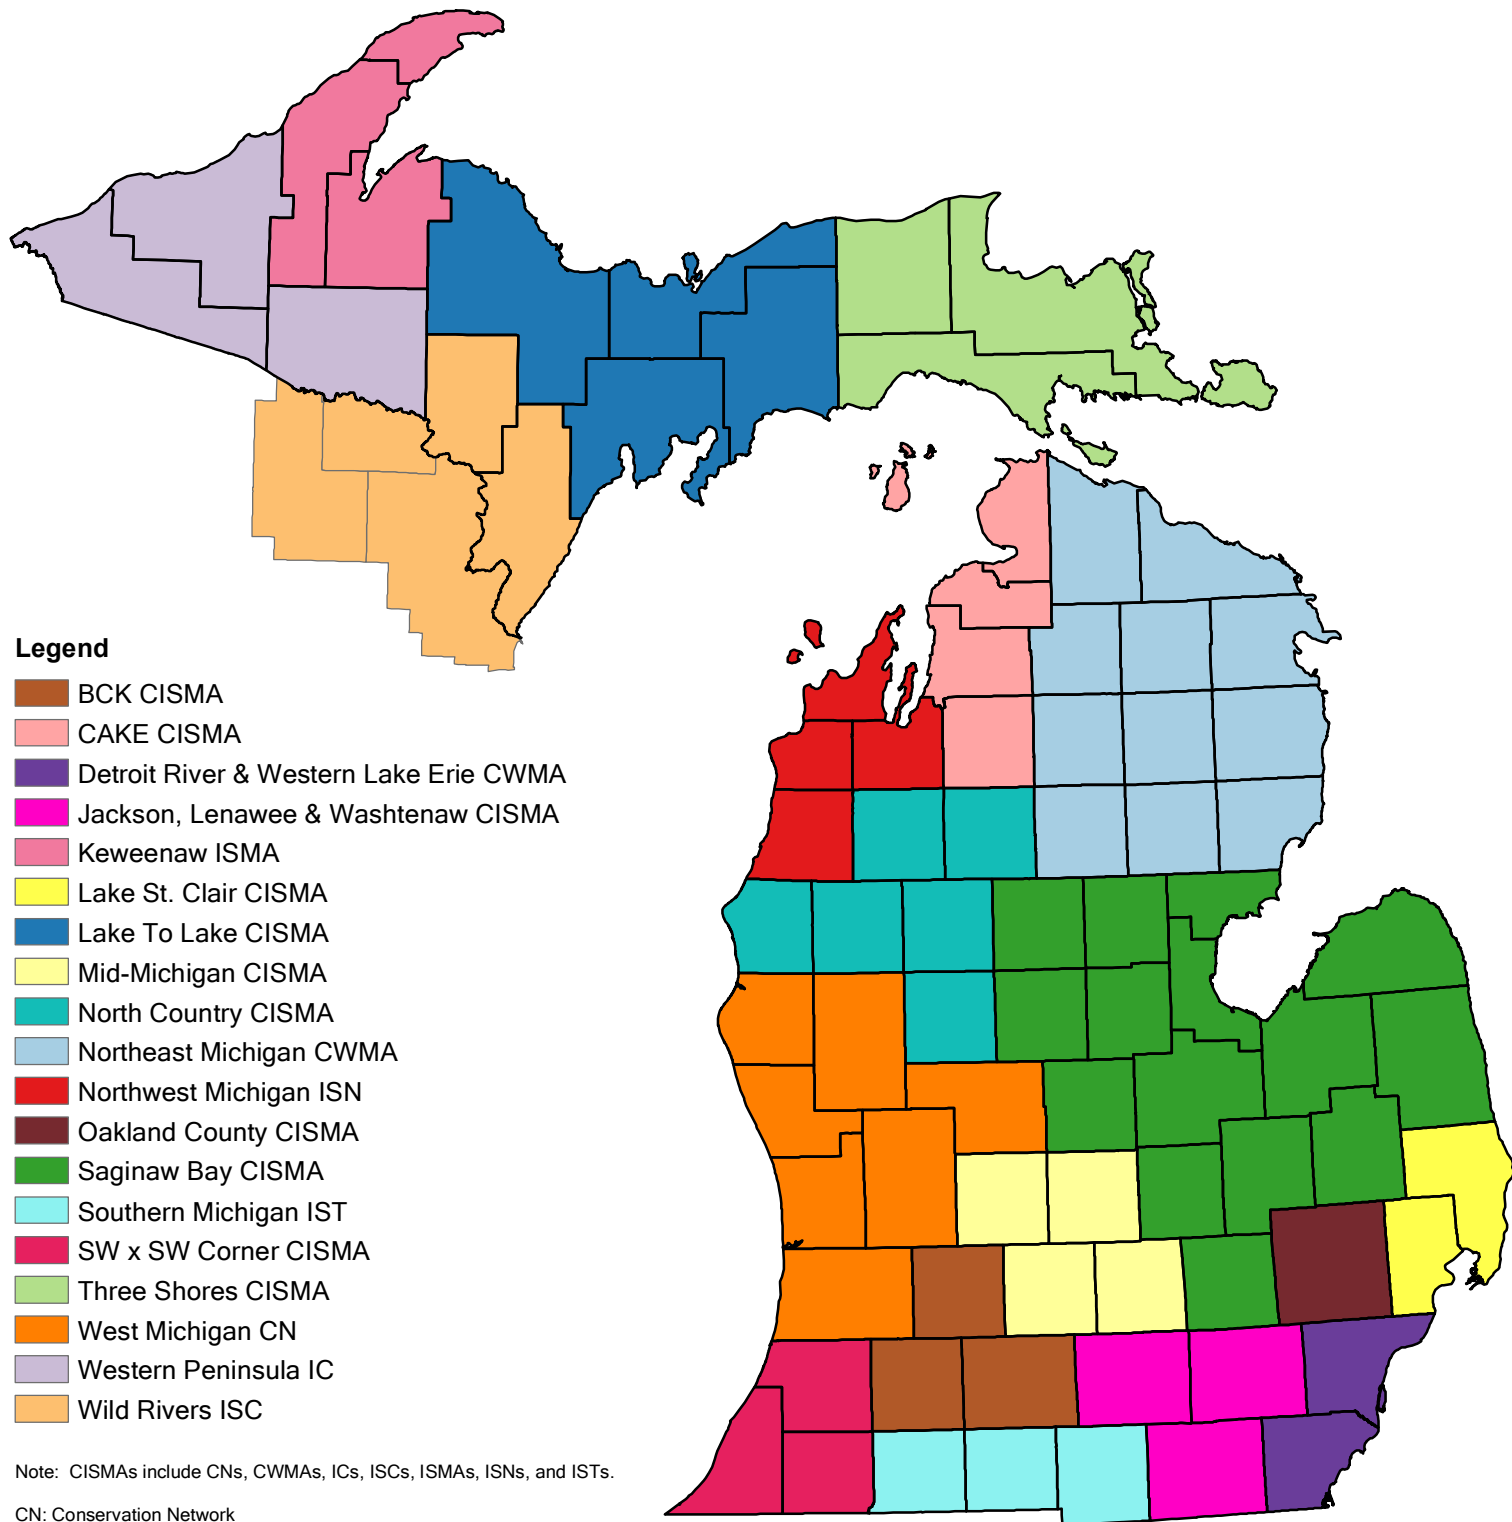

# Michigan Cooperative Invasive Species Management Areas (CISMAs)

Note: CISMAs include CNs, CWMA, ICs, ISCs, ISMAs, ISNs, and ISTs.

CN: Conservation Network  
 CWMA: Cooperative Weed Management Area  
 IC: Invasives Coalition  
 ISC: Invasive Species Coalition  
 ISMA: Invasive Species Management Area  
 ISN: Invasive Species Network  
 IST: Invasive Species Team

For more information on your local CISMA, visit the Michigan Invasive Species Coalition's website at [www.michiganinvasives.org](http://www.michiganinvasives.org)