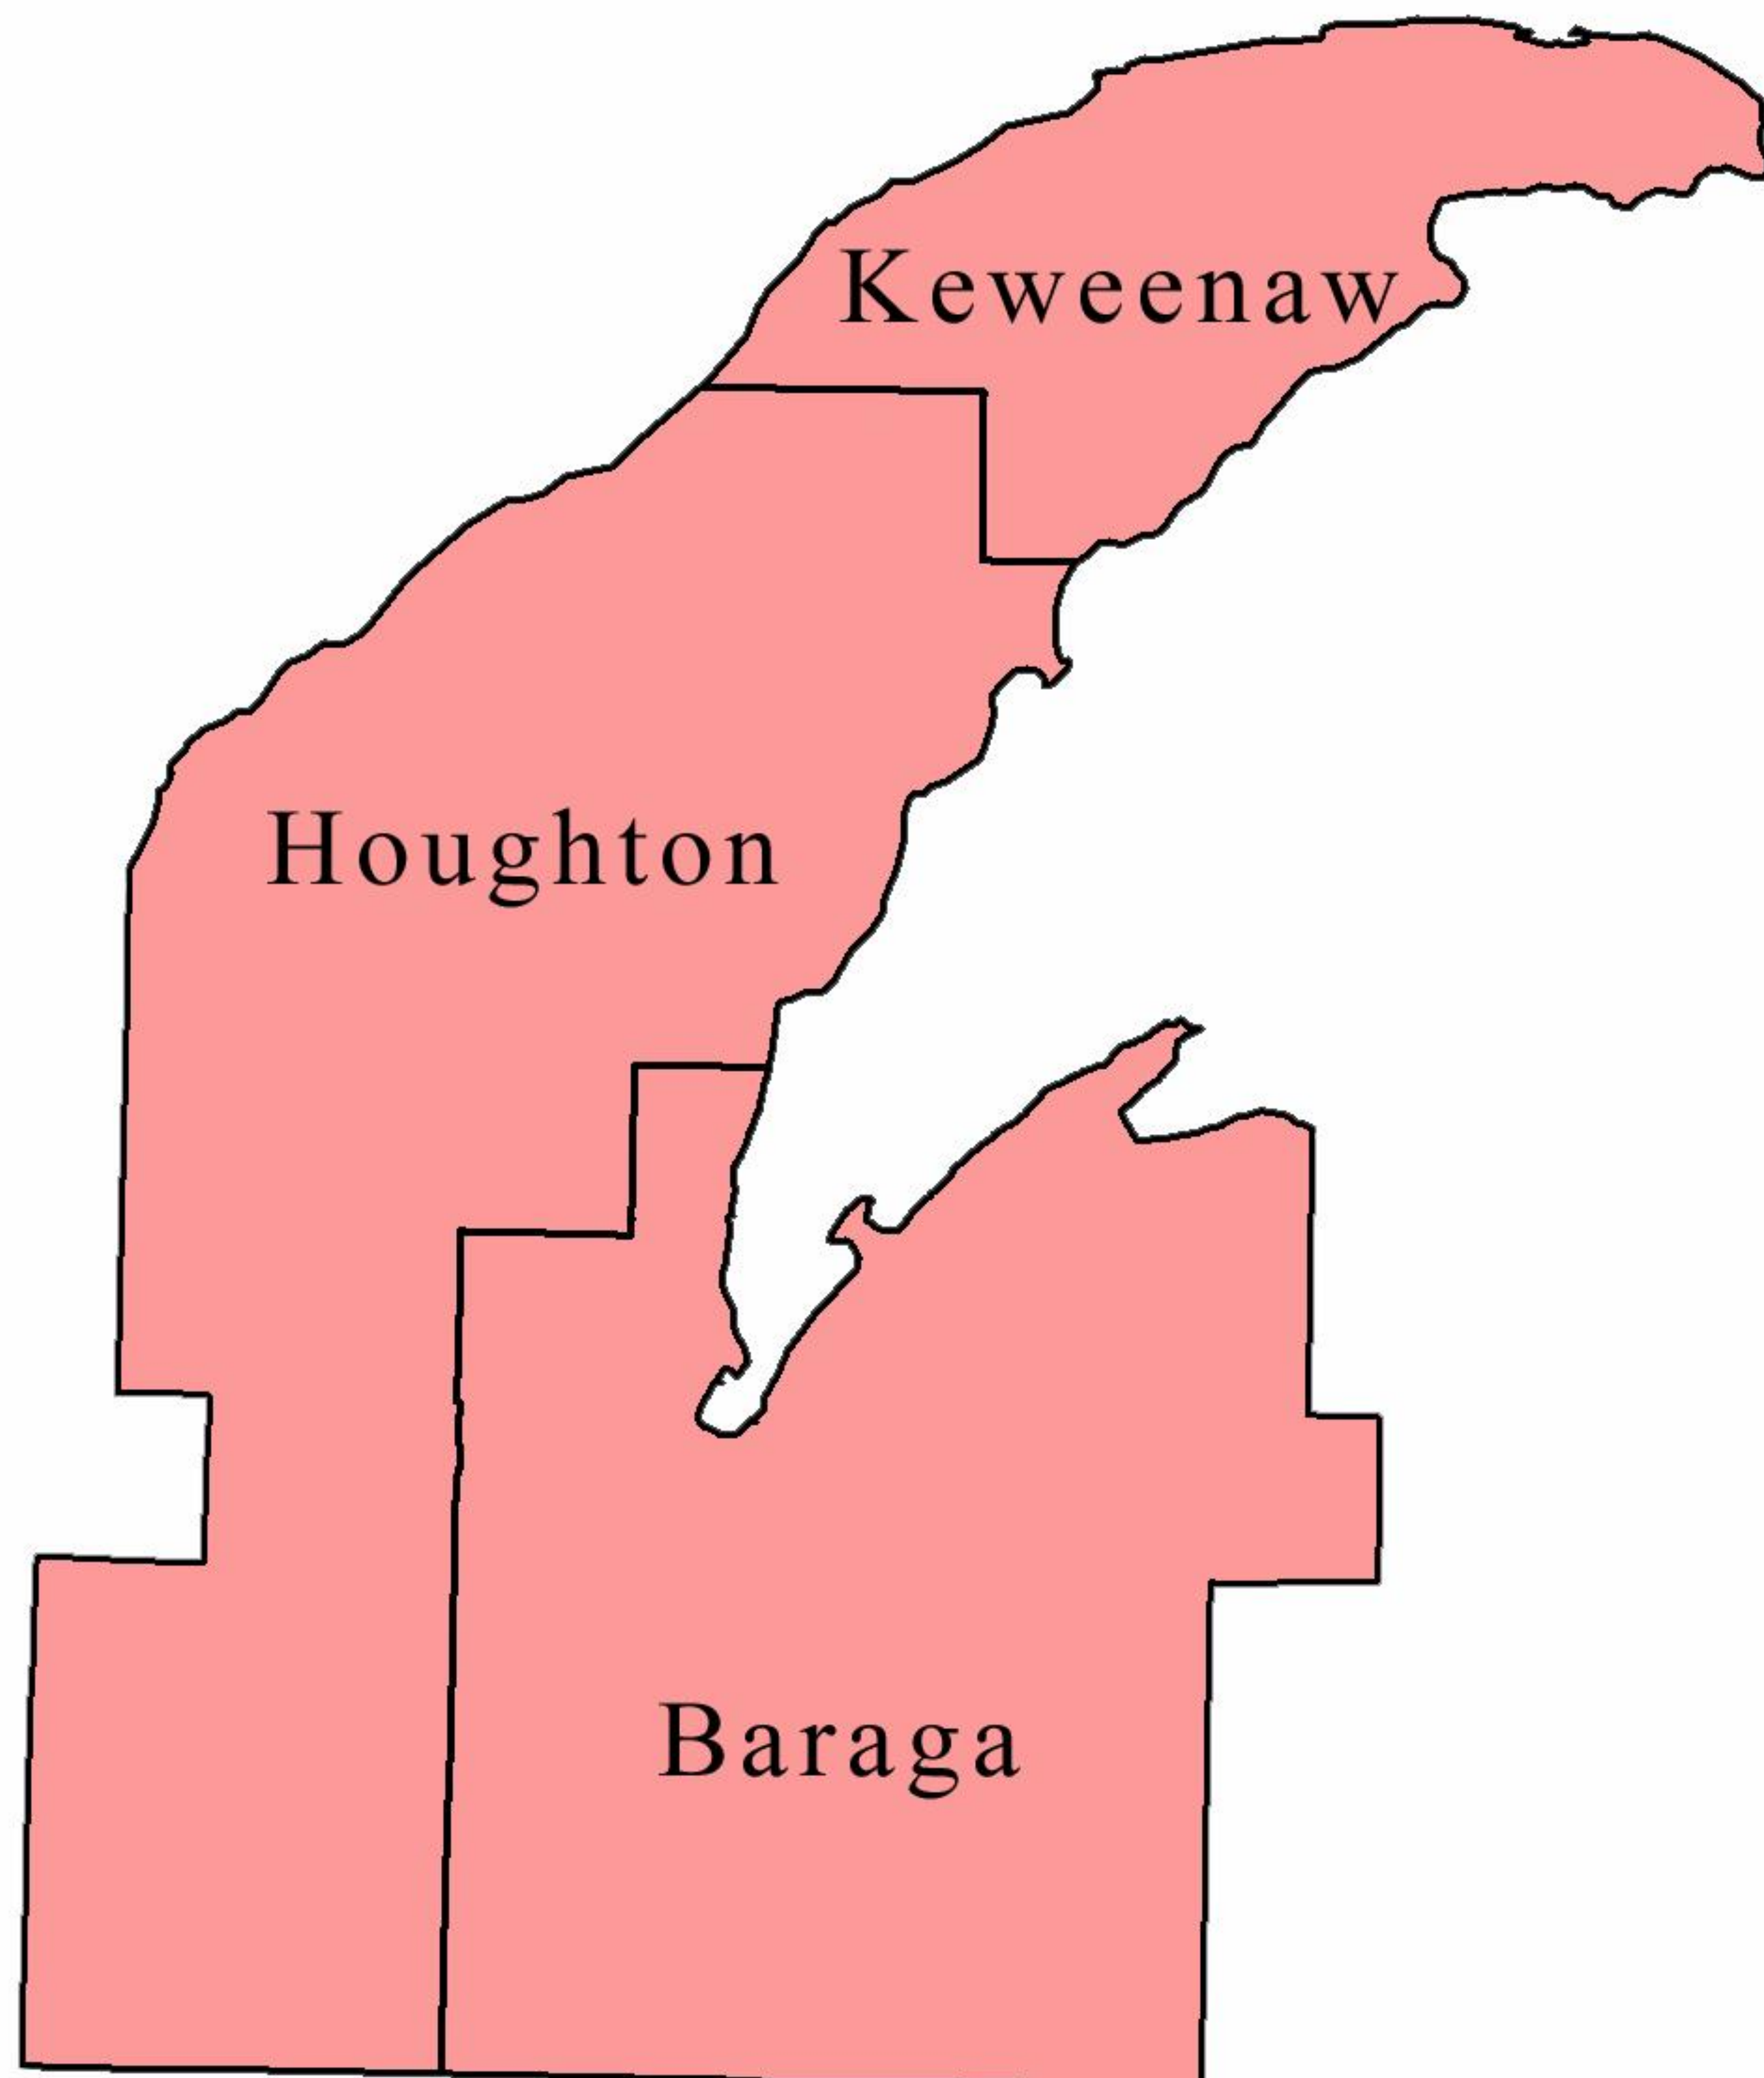

Keweenaw Invasive Species Management Area (KISMA)

Sigrid Resh
Coordinator
Michigan Technological University
Ph: 906-487-1139
kisma.up@gmail.com