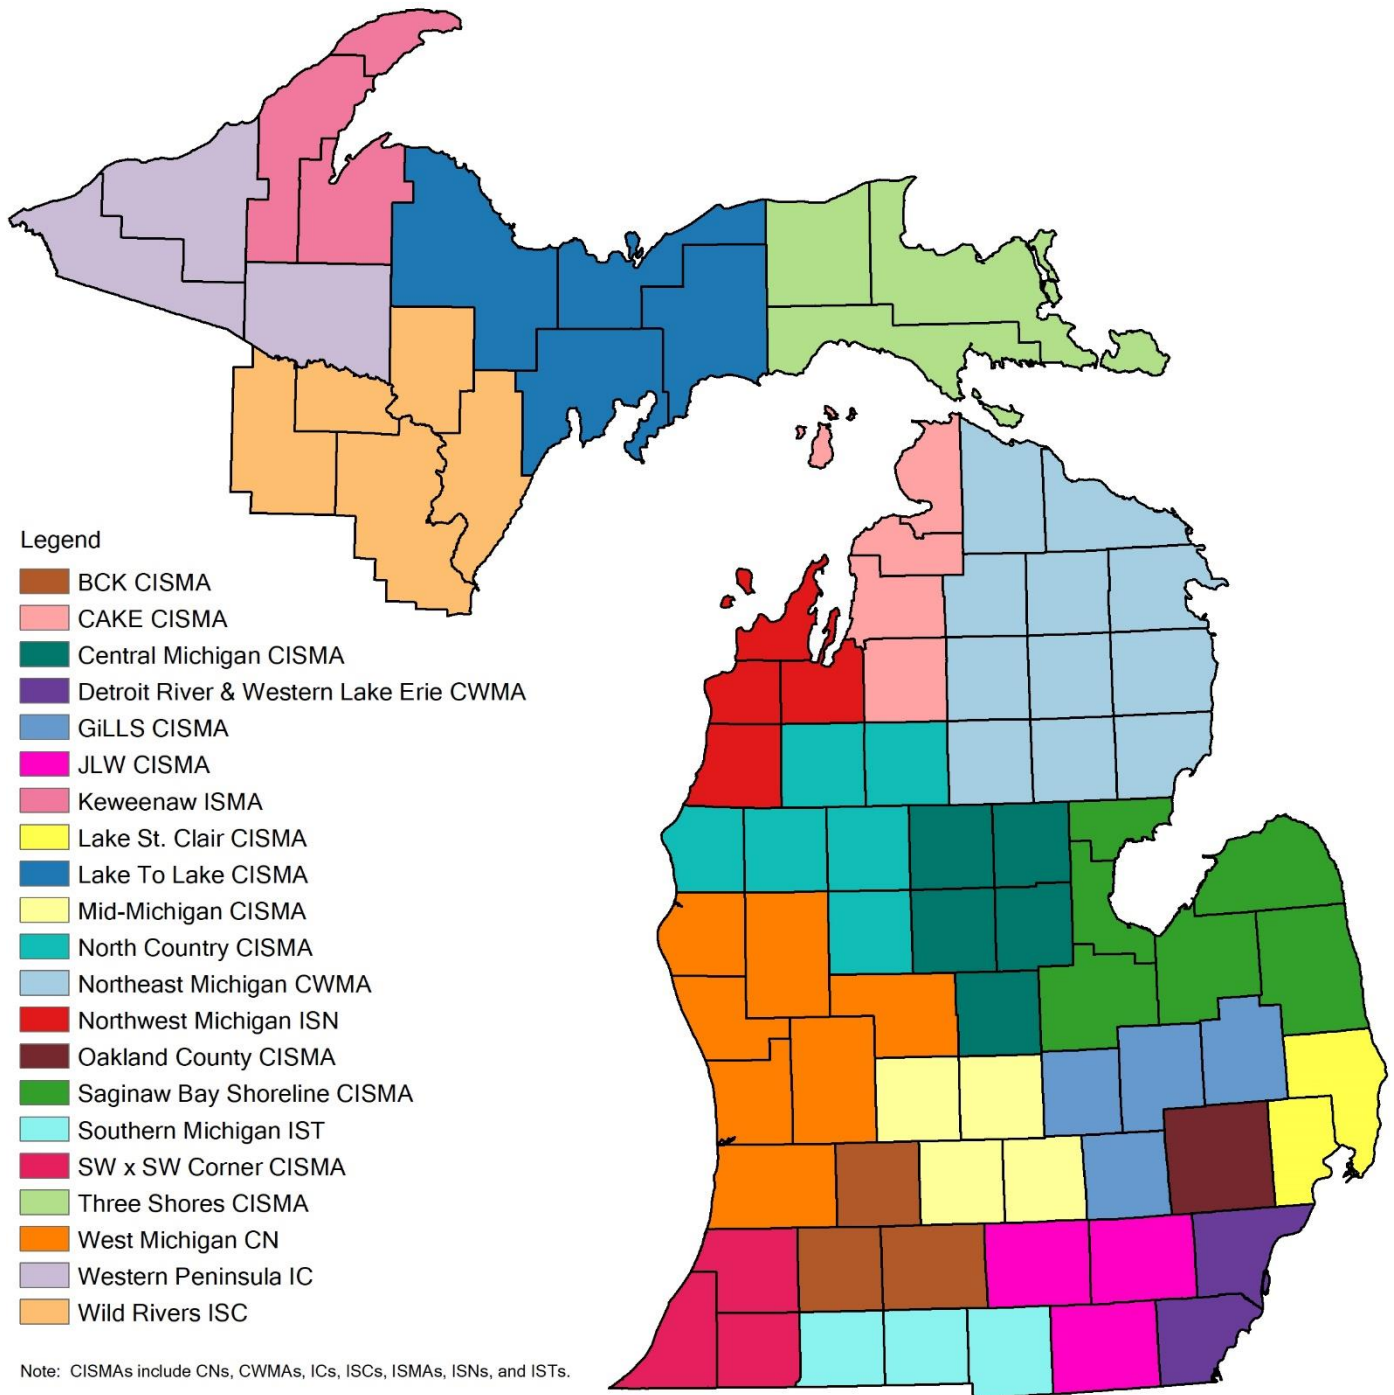

Michigan Cooperative Invasive Species Management Areas

CN: Conservation Network
 CWMA: Cooperative Weed Management Area
 IC: Invasives Coalition
 ISC: Invasive Species Coalition
 ISMA: Invasive Species Management Area
 ISN: Invasive Species Network
 IST: Invasive Species Team