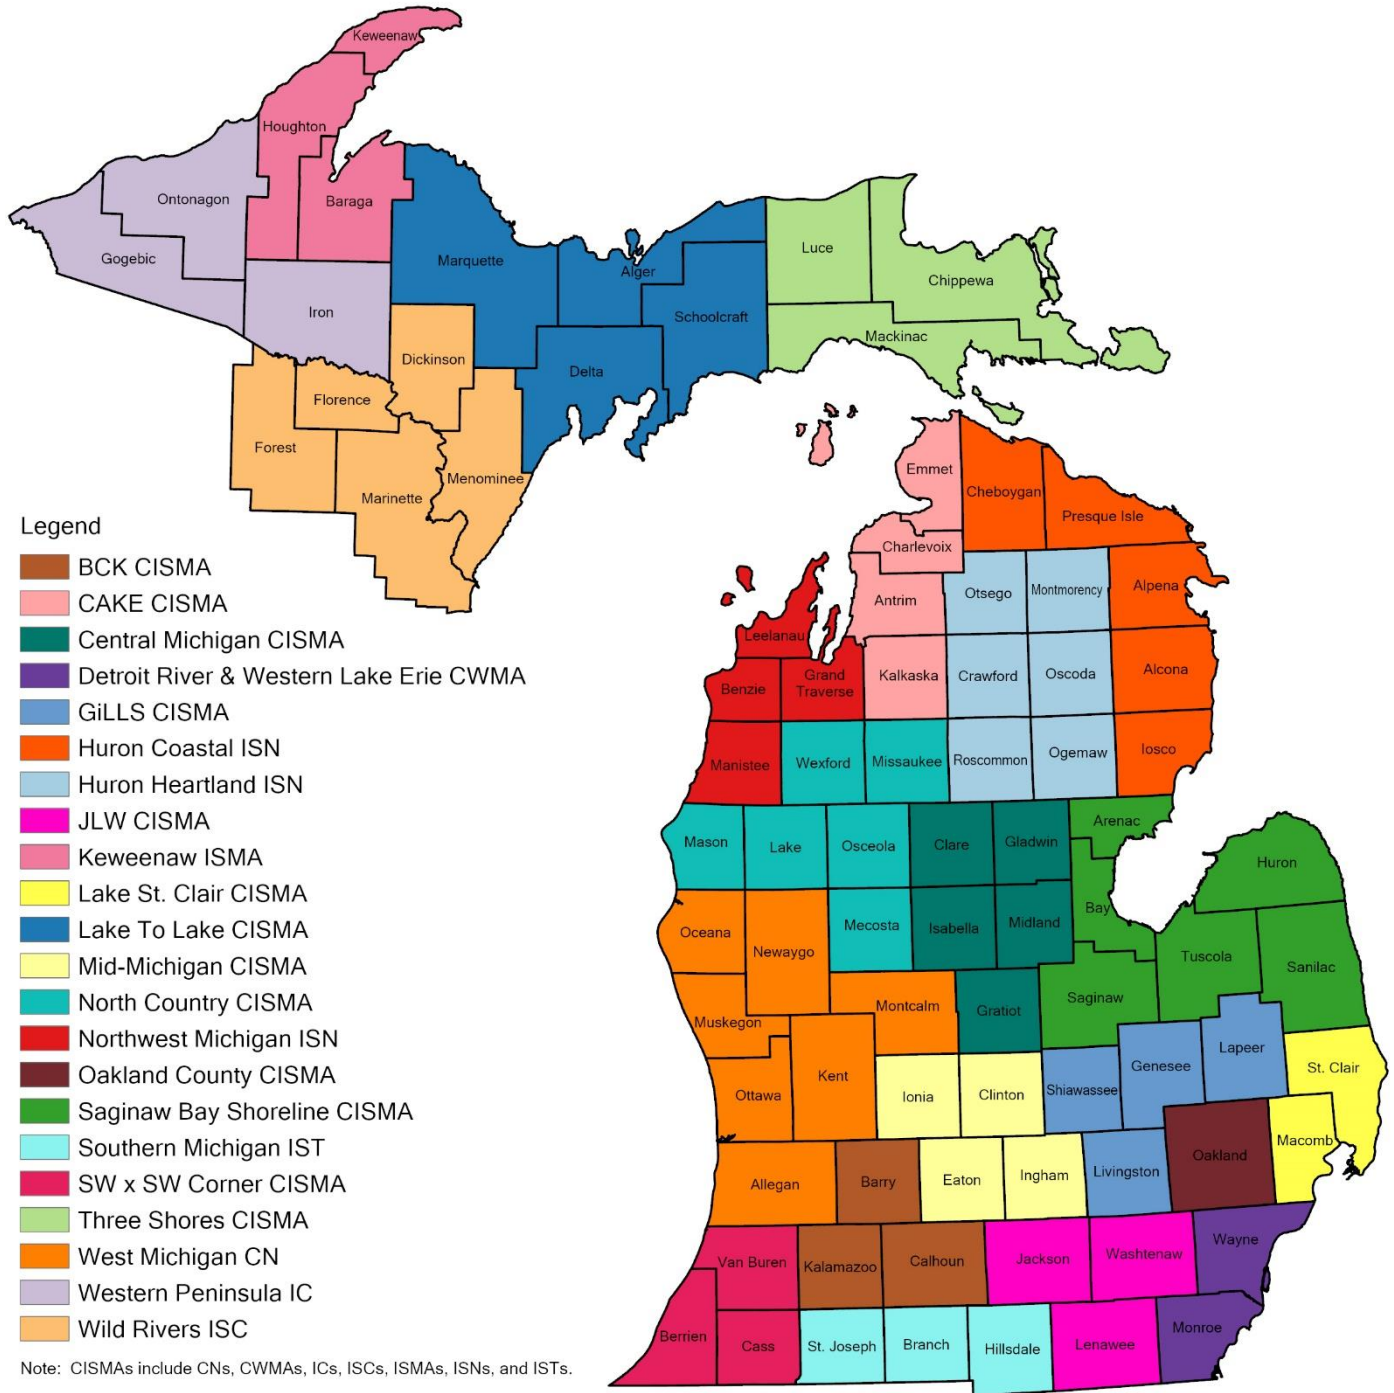

# Michigan Cooperative Invasive Species Management Areas

CN: Conservation Network  
 CWMA: Cooperative Weed Management Area  
 IC: Invasives Coalition  
 ISC: Invasive Species Coalition  
 ISMA: Invasive Species Management Area  
 ISN: Invasive Species Network  
 IST: Invasive Species Team