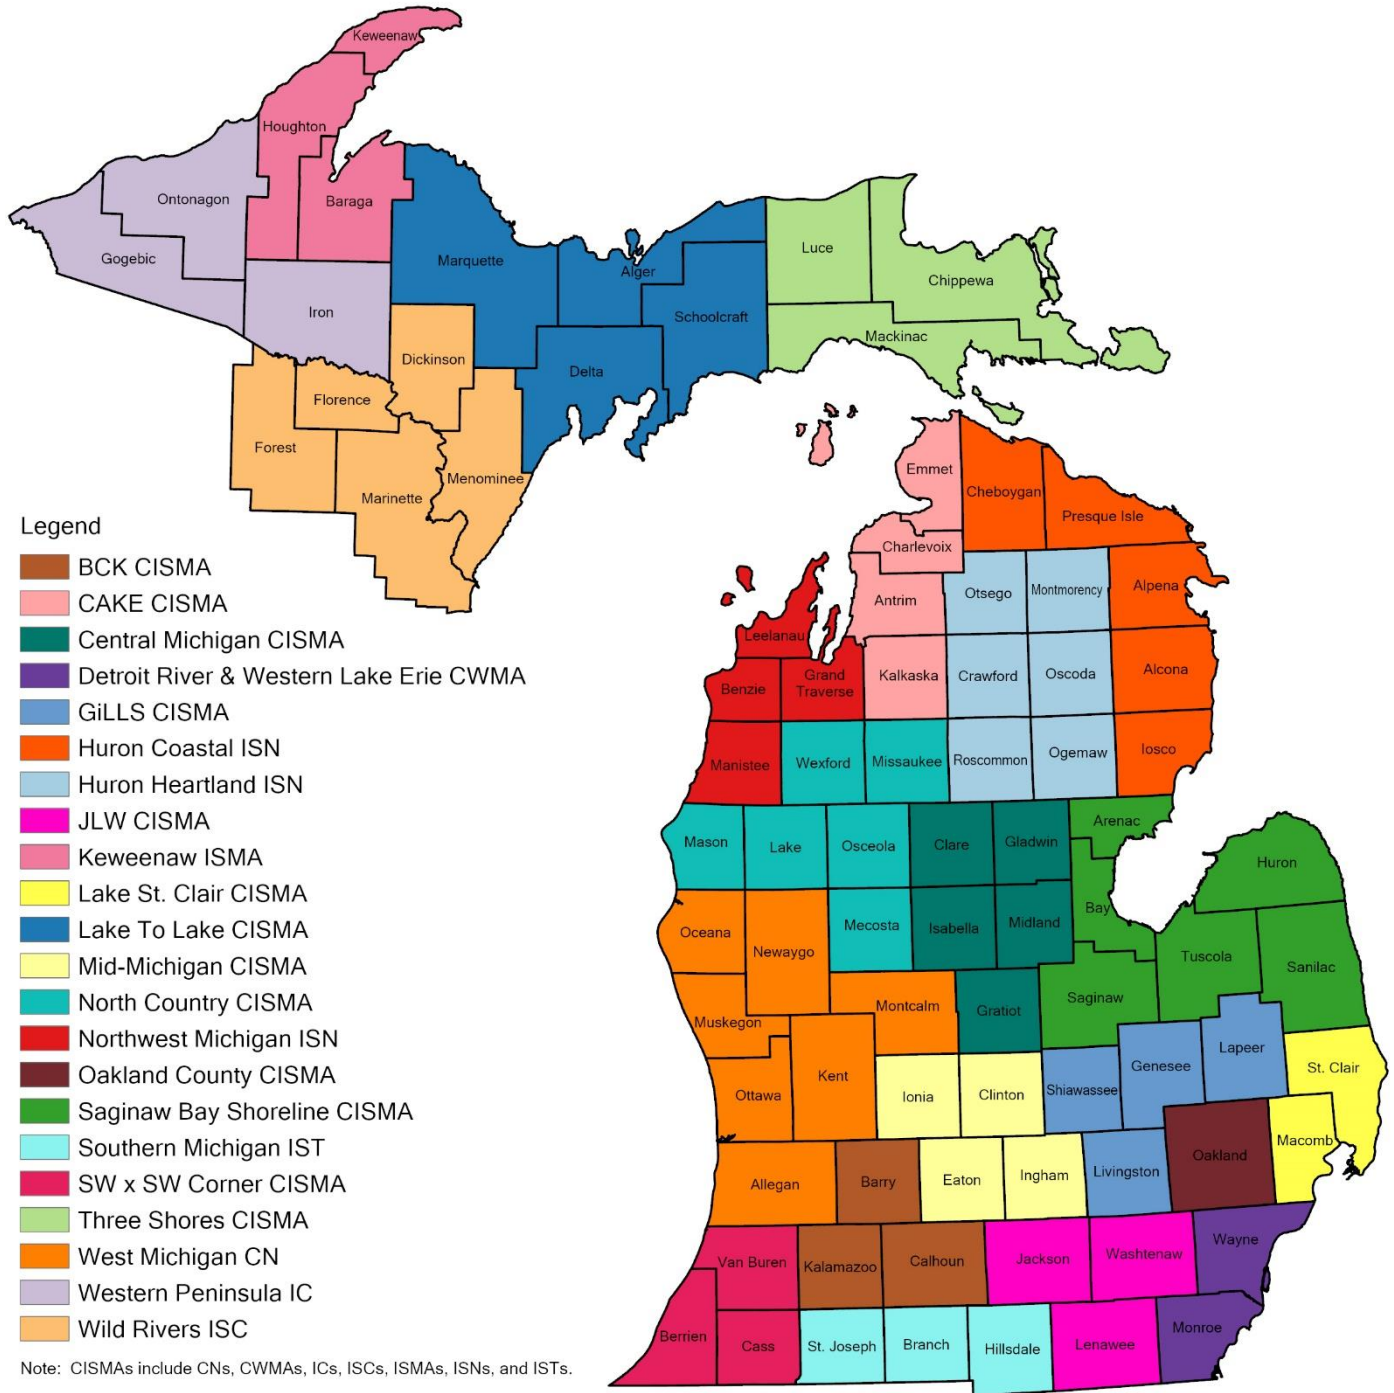

Michigan Cooperative Invasive Species Management Areas

CN: Conservation Network
 CWMA: Cooperative Weed Management Area
 IC: Invasives Coalition
 ISC: Invasive Species Coalition
 ISMA: Invasive Species Management Area
 ISN: Invasive Species Network
 IST: Invasive Species Team