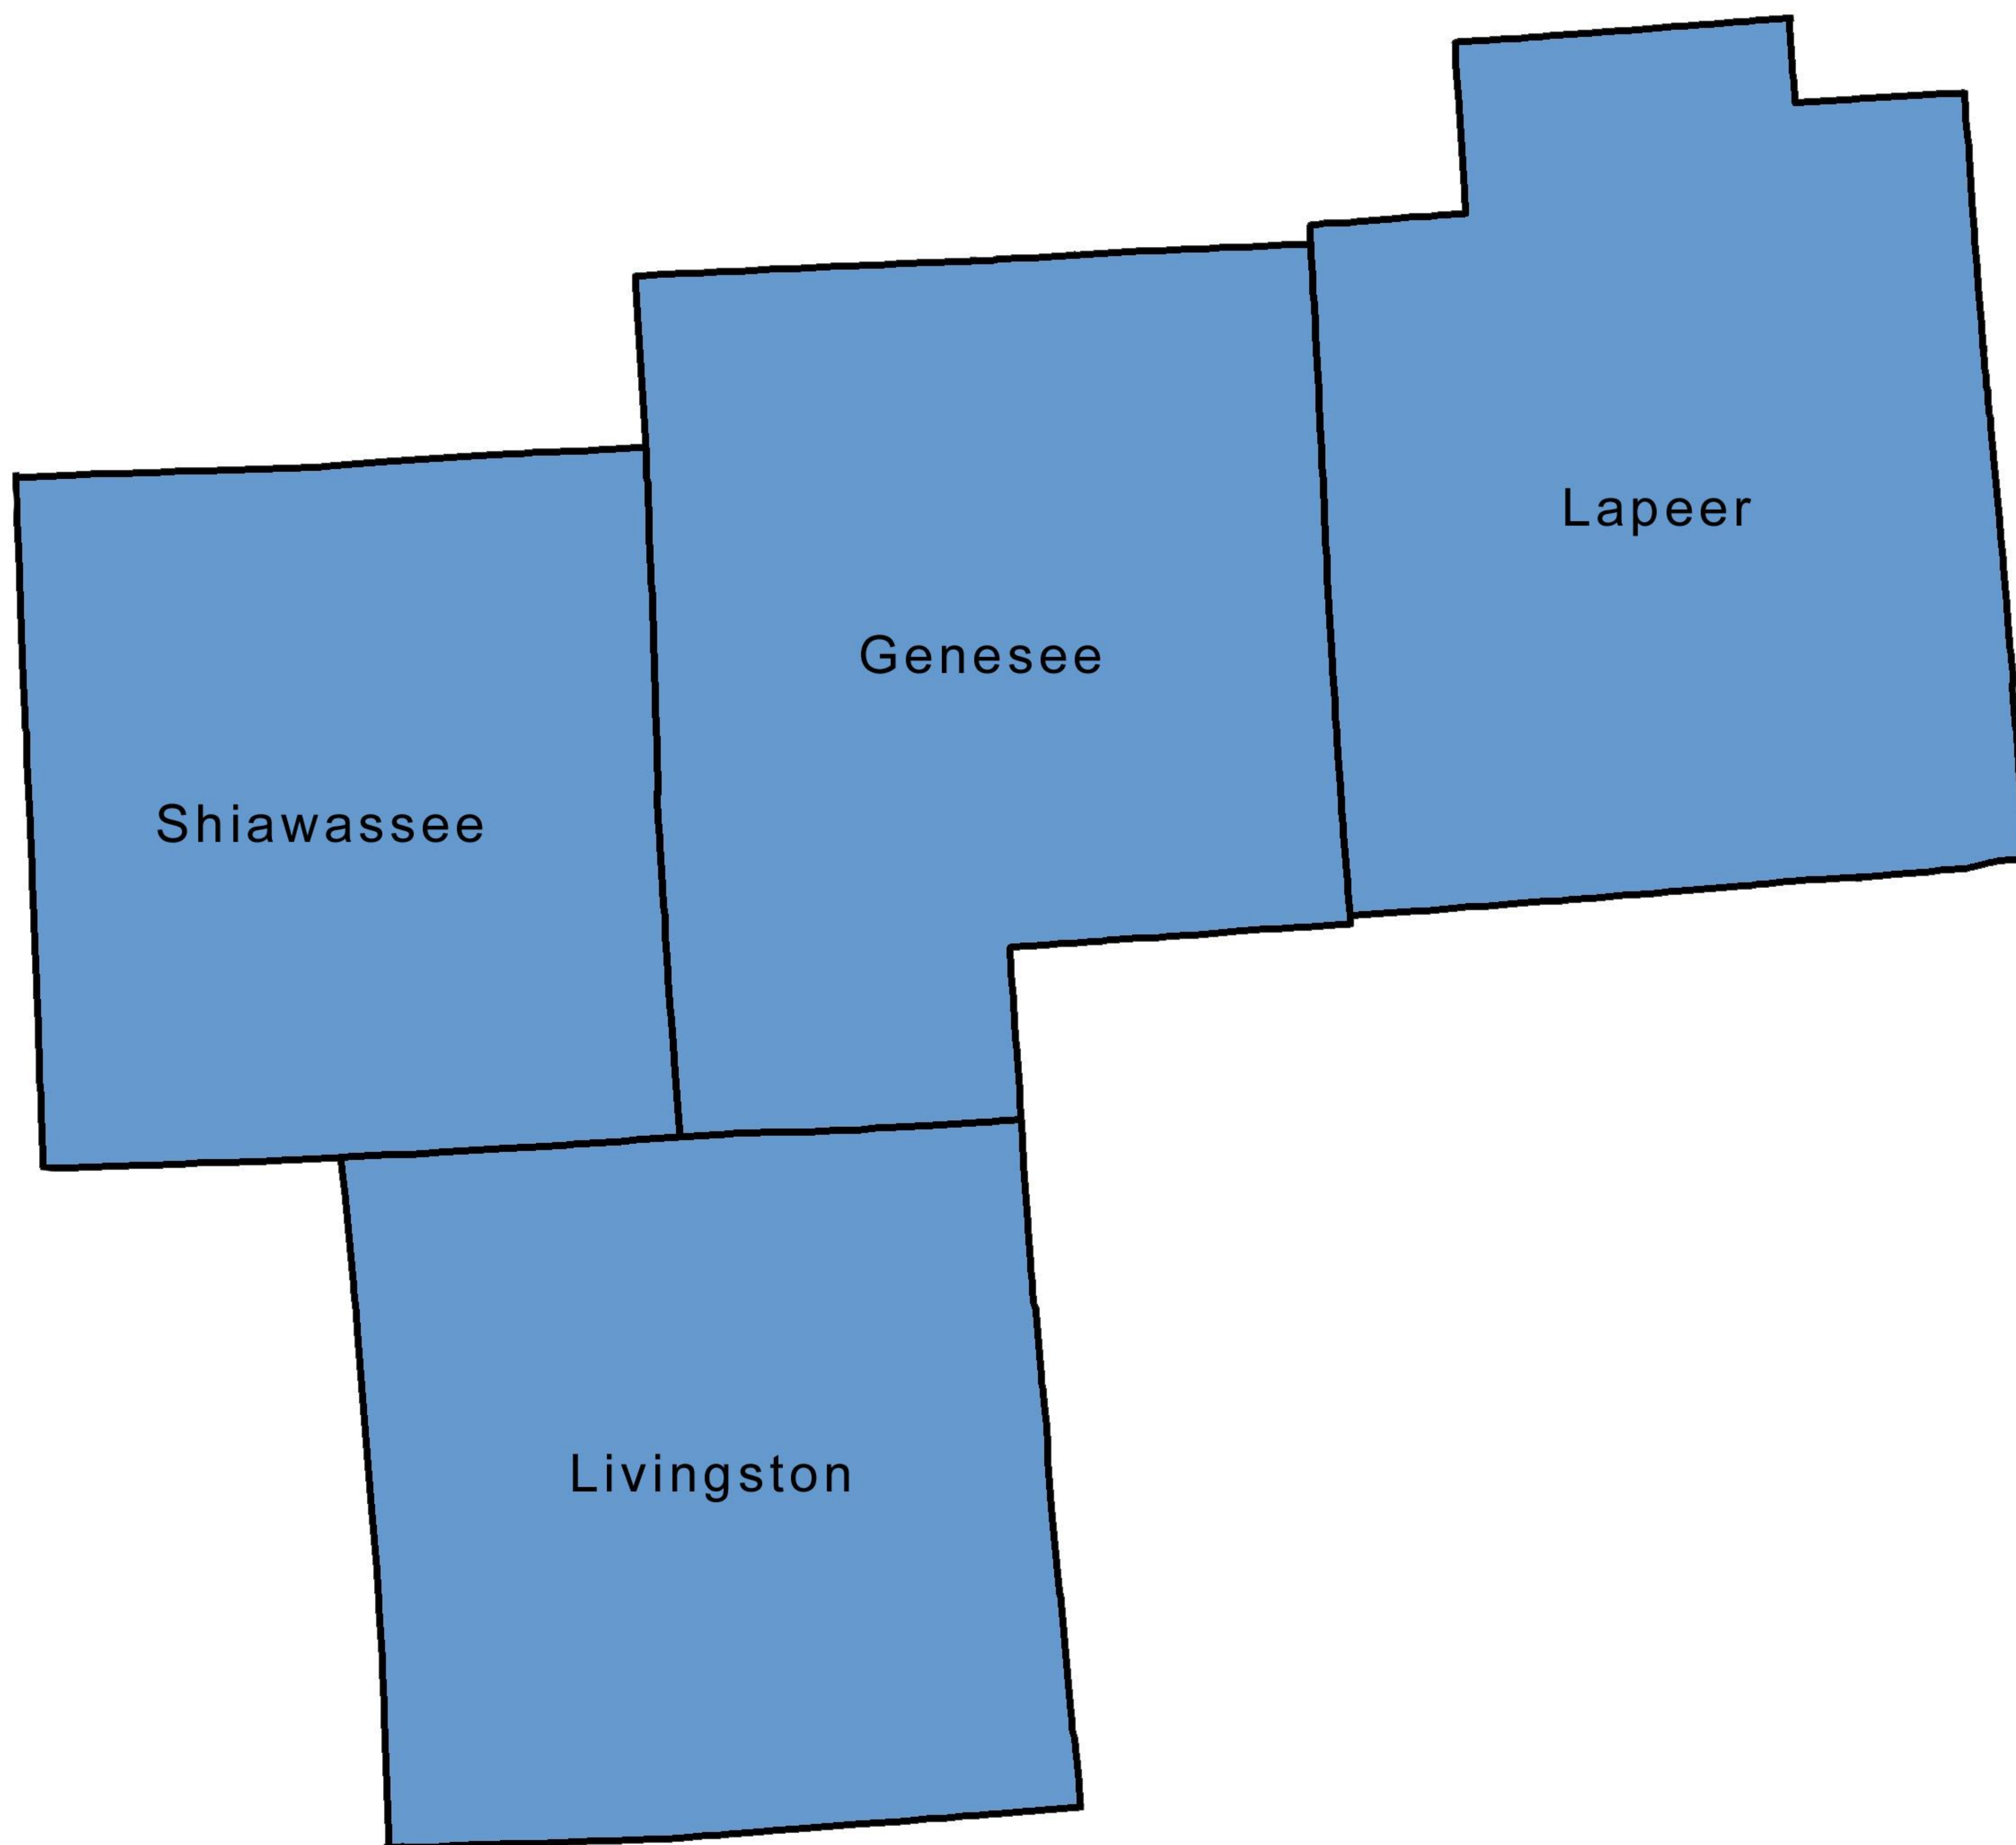

GiLLS Cooperative Invasive Species Management Area

Genesee Conservation District
Ph: 810-230-8766 ext. 3